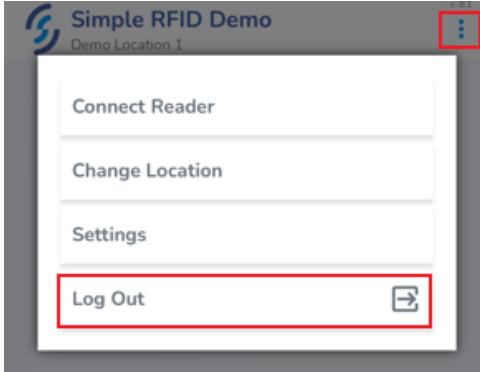

This will open the Home screen

Log out

To log out click on the ellipsis in the top right corner of the screen

Click **Log Out**

Revision #14

Created 13 May 2025 02:14:51 by Stan Andrus

Updated 19 May 2025 22:02:23 by Stan Andrus