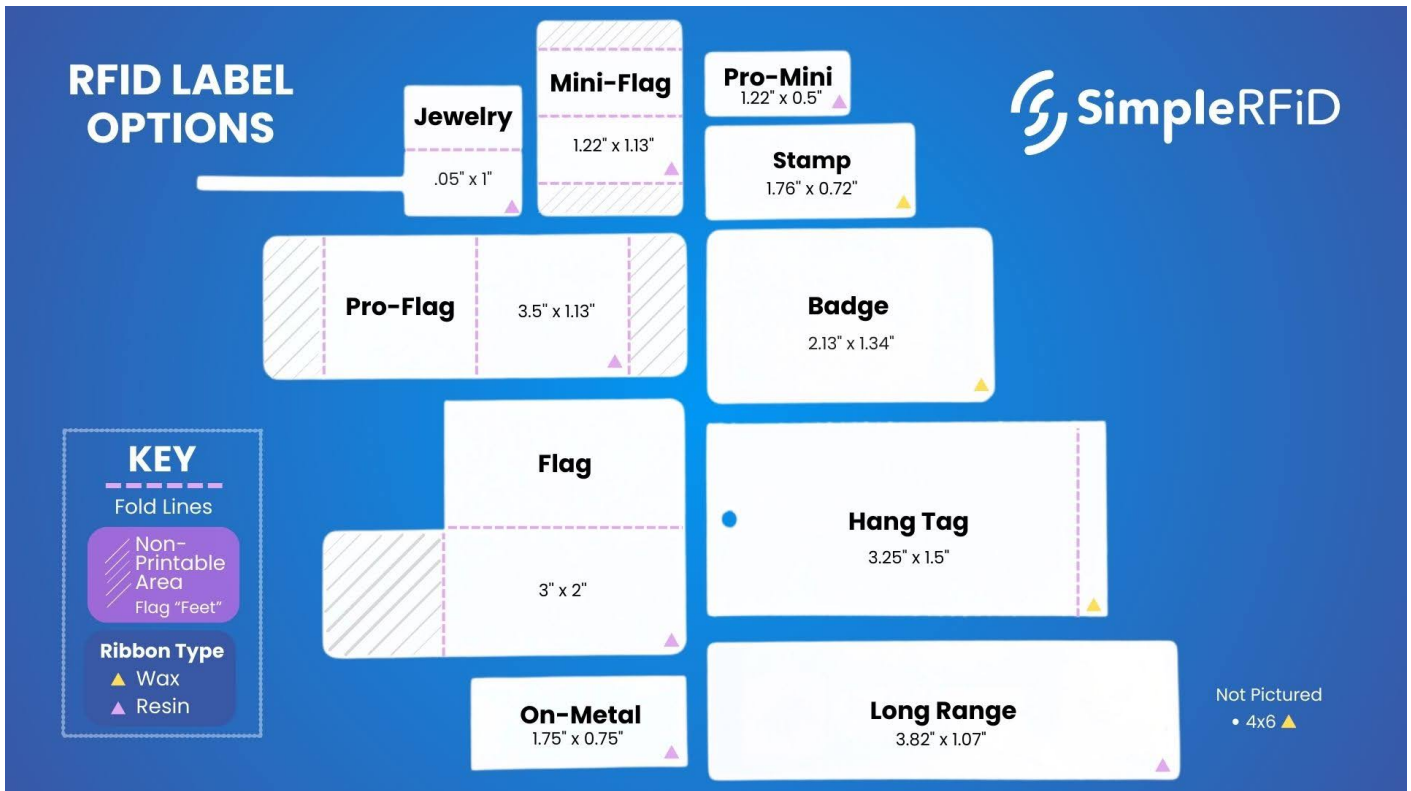

Label Types

Revision #2

Created 18 May 2026 19:30:27 by Ryan Larson

Updated 18 May 2026 19:32:14 by Ryan Larson